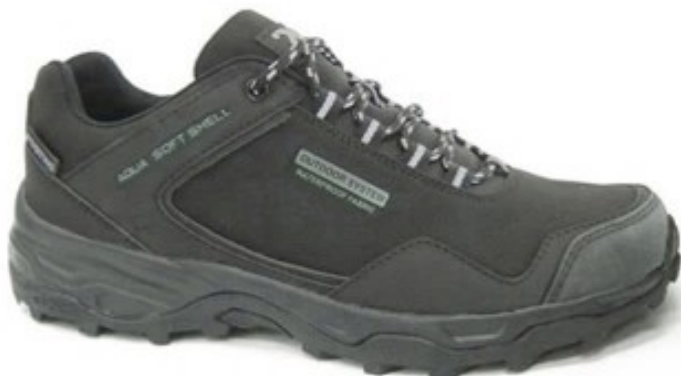

03353M Caldren

SOFT SHELL

MA 41-46 1-1-2-2-1-1
MB 41-46 1-2-2-1-1-1

1100 Sauron

SOFT SHELL

D 36-41 1-1-2-2-1-1
D2 37-41 1-2-2-2-1
MA 41-46 1-1-2-2-1-1
MB 41-46 1-2-2-1-1-1

BLK D D2 MA